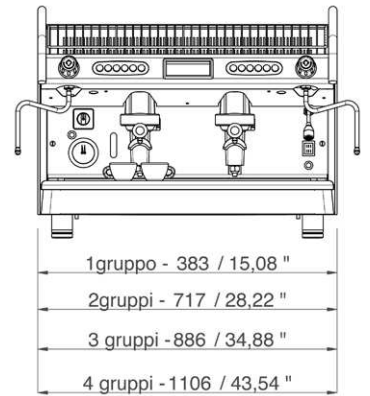

coffee
BFC
machines

Classica Eva

hand made in Italy

GROUPS	1	2	3	4
NET WEIGHT Kg / lbs	35/77	70/135	85/186	100/219
BOILER Lt. / Us Gal	4/1,05 7/1,85	14/3,7	21/5,5	27/7,1
Kw	2.0	3.5	5.2	5.5
Volt	110 / 230 / 240 / 400			

1 GROUP ELECTRONIC MODEL

2 GROUPS ELECTRONIC MODEL

3 GROUPS SWITCH MODEL

4 GROUPS SWITCH MODEL